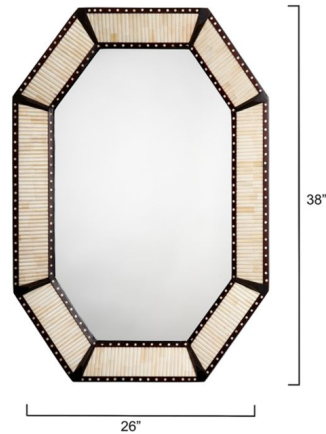

By Jamie Young Company

Description

The timeless look of this handcrafted mango wood wall mirror is enhanced with a unique octagonal frame accented using the ancient decorative tradition of bone inlay. Sure to be cherished for generations, it can be hung vertically or horizontally to add light and dimension to any room of your home.

Shown in dark wood / mirror

Specifications

COLOR	Mirror
BODY FINISH	Dark Wood
WATTAGE	N/A
DIMMER	N/A
DIMENSIONS	26"W x 38"H x 2"D
BULB	N/A
COUNTRY OF ORIGIN	India

CLICK TO VIEW PRODUCT

Notes: