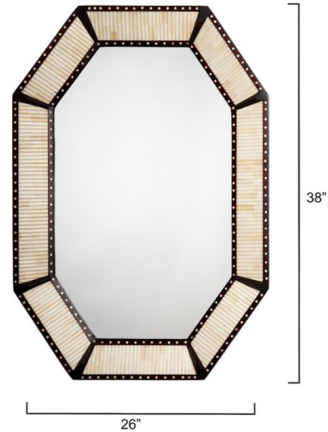

By Jamie Young Company

Description

The timeless look of this handcrafted mango wood wall mirror is enhanced with a unique octagonal frame accented using the ancient decorative tradition of bone inlay. Sure to be cherished for generations, it can be hung vertically or horizontally to add light and dimension to any room of your home.

Shown in dark wood / mirror

Specifications

COLOR	Mirror
BODY FINISH	Dark Wood
WATTAGE	N/A
DIMMER	N/A
DIMENSIONS	26"W x 38"H x 2"D
BULB	N/A
COUNTRY OF ORIGIN	India

CLICK TO VIEW PRODUCT

Notes: