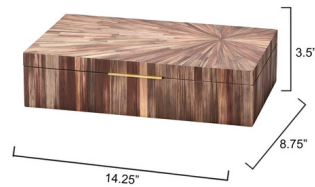

Description

Artisans create the exuberant starbursts on these Palm Marquetry Box from thin strips of straw in variegated natural tones. Each opens easily on a quadrant hinge to reveal a generous interior lined with chambray fabric. Underneath is a brown suede lining.

Shown in antique brass / brown

Specifications

COLOR	Brown
BODY FINISH	Antique Brass
WATTAGE	N/A
DIMMER	N/A
DIMENSIONS	14.25"W x 3.5"H x 8.75"D
BULB	N/A
COUNTRY OF ORIGIN	India

CLICK TO VIEW PRODUCT

Notes: