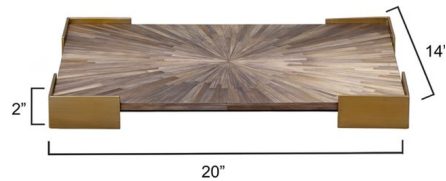

CLICK TO VIEW PRODUCT

Notes: