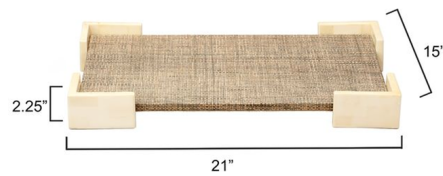

Lightology

lightology.com
866-954-4489
04-21-26

Project: _____

Company: _____

Location: _____ Fixture Type: _____

SPEC #: **JYC1300248**

Approved On: _____ Approved By: _____

Paradise Bone Tray By Jamie Young Company

Description

The Paradise Bone Tray is paired with woven raffia to create a decorative tray of unusual beauty. Lined with beige ultra suede, it can be piled with books or topped with a collection of small decorative items. With an easily integrated neutral palette and bold but simple design, it also makes an ideal addition to a workspace.

Shown in steel grey / ivory

Specifications

COLOR	Ivory
BODY FINISH	Steel Grey
WATTAGE	N/A
DIMMER	N/A
DIMENSIONS	21"W x 2.25"H x 15"D
BULB	N/A
COUNTRY OF ORIGIN	India

CLICK TO VIEW PRODUCT

Notes: