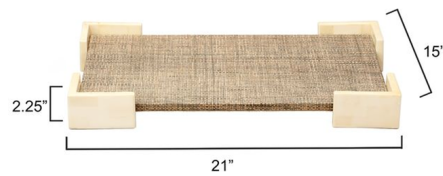

CLICK TO VIEW PRODUCT

Notes: