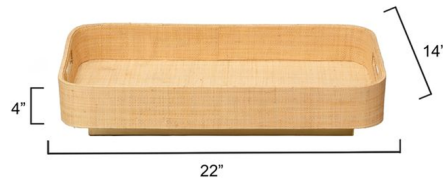

Lightology

lightology.com
866-954-4489
04-19-26

Project: _____

Company: _____

Location: _____ Fixture Type: _____

SPEC #: **JYC1300253**

Approved On: _____ Approved By: _____

Utopia Footed Tray

By Jamie Young Company

Description

Casual yet cosmopolitan, the unexpected pairing of tropical raffia with clear cultivated lines distinguishes these Utopia Footed Tray. Artisan crafted of natural palm fibers, this functional art object can be used to display treasured collections, serve savory snacks, or to keep correspondence neatly piled on a home office desk.

Shown in antique brass / raffia

Specifications

| | |
|-------------------|-------------------|
| COLOR | Raffia |
| BODY FINISH | Antique Brass |
| WATTAGE | N/A |
| DIMMER | N/A |
| DIMENSIONS | 22"W x 4"H x 14"D |
| BULB | N/A |
| COUNTRY OF ORIGIN | China |