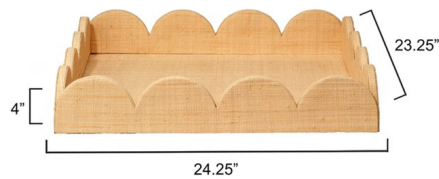

By Jamie Young Company

Description

Casual yet cosmopolitan, the unexpected pairing of tropical raffia with clear cultivated lines distinguishes these decorative Wonderland Scalloped Tray. Artisan crafted of natural palm fibers, the functional art objects can be used to display treasured collections, serve savory snacks, or to keep correspondence neatly piled on a home office desk.

Shown in natural raffia

Specifications

COLOR	N/A
BODY FINISH	Natural Raffia
WATTAGE	N/A
DIMMER	N/A
DIMENSIONS	24.25"W x 4"H x 23.25"D
BULB	N/A
COUNTRY OF ORIGIN	China

CLICK TO VIEW PRODUCT

Notes: