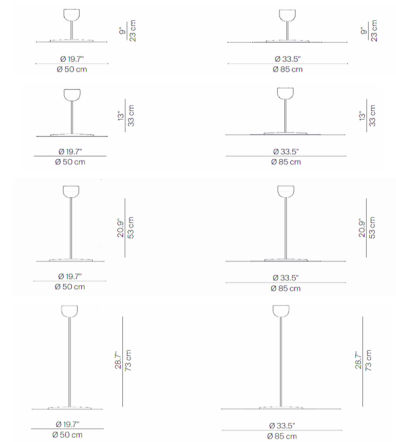

By Luceplan

Description

Halfway between a pendant and a ceiling lamp, Millimetro features a very thin reflecting circular disk projecting light upward from below. The upper cap is attached to a stem in a 9, 13, 20.9 or 28.7 inch stem length that supports the mirrored disk. The light source, concealed behind the disk, provides a diffused, uniform glow. Phase cut dimming at 120V. 0-10V dimming at 277V.

Specifications

COLOR Mirror
 BODY FINISH Brass
 WATTAGE 39W
 DIMMER Standard 120V
 DIMENSIONS 19.7"W x 13"H
 INTEGRATED LED MODULE 1 x LED/39W/120-277V LED

Technical Information

COLOR RENDERING 90 CRI
 LAMP COLOR 2700K
 LUMENS/WATT 87.00
 LUMINOUS FLUX 3393 lumens

Shown in brass / mirror

CLICK TO VIEW PRODUCT

Notes: