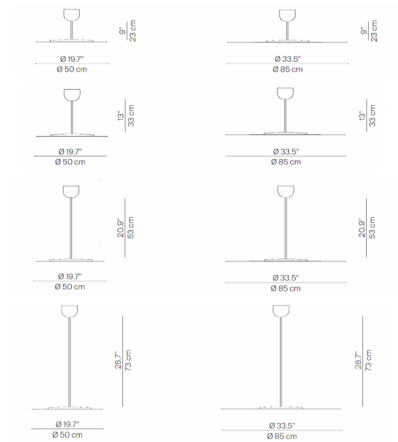

Shown in brass / mirror