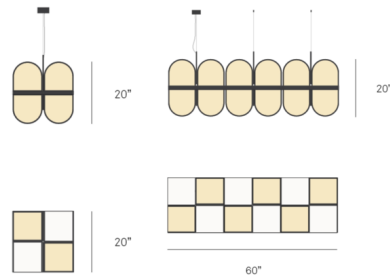

By LZF

Description

The Osca Pendant brings the cubist aesthetic to your interior space. The smooth frame is complemented by three-dimensional wood veneer arches, that cast warm shadows of light across your room. Includes canopy mounting plate to cover standard US junction box.

Shown in earl grey / natural white

Specifications

COLOR Natural White
BODY FINISH Earl Grey
WATTAGE 44W
DIMMER Standard 120V
DIMENSIONS 20"L x 20"W x 20"H
BULB NOT INCLUDED 4 x A19/Medium (E26)/11W/120V LED
COUNTRY OF ORIGIN Spain

Technical Information

PRODUCT DIMENSIONS Adjustable Cable Length: 98"

CLICK TO VIEW PRODUCT

Notes: