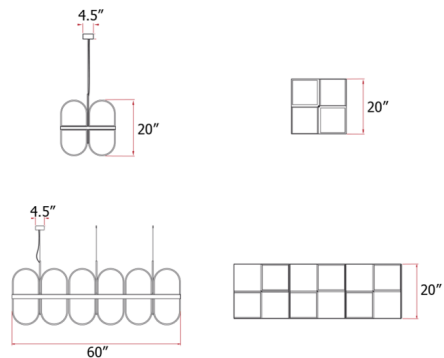

Description

The Osca Pendant brings the cubist aesthetic to your interior space. The smooth frame is complemented by three-dimensional wood veneer arches, that cast warm shadows of light across your room. Includes canopy mounting plate to cover standard US junction box.

Shown in earl grey / natural white

Specifications

COLOR Natural White
BODY FINISH Earl Grey
WATTAGE 44W
DIMMER Standard 120V
DIMENSIONS 20"L x 20"W x 20"H
BULB NOT INCLUDED 4 x A19/Medium (E26)/11W/120V LED
COUNTRY OF ORIGIN Spain

Technical Information

PRODUCT DIMENSIONS Adjustable Cable Length: 98"

CLICK TO VIEW PRODUCT

Notes: