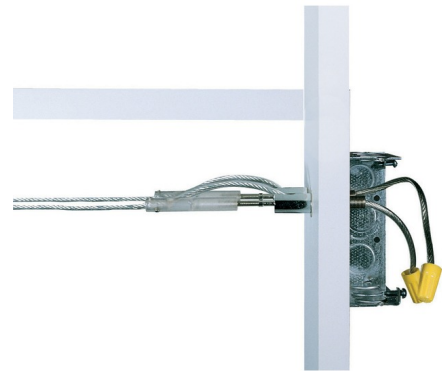

## Kable Lite Power Feed Turnbuckles

By Visual Comfort Architectural

### Description

Power feed turnbuckles pipe power from a single-feed remote transformer through an accessible wall or ceiling and terminate the run. Pair of insulated slimline turnbuckles with power feed capability. Minimum cable separation 2 inches; maximum cable run twenty feet, unless reinforced. Back of wall or ceiling must be accessible. Available in satin nickel finish.

### Specifications

COLOR	N/A
BODY FINISH	Satin
WATTAGE	N/A
DIMMER	N/A
DIMENSIONS	2.5"L x 1.8"W x 5.5"H
BULB	N/A

CLICK TO VIEW PRODUCT

Notes: