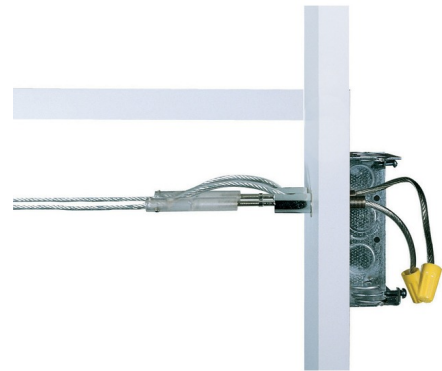

Lightology

lightology.com
866-954-4489
04-25-26

Project: _____

Company: _____

Location: _____ Fixture Type: _____

SPEC #: **ELE13004**

Approved On: _____ Approved By: _____

Kable Lite Power Feed Turnbuckles

By Visual Comfort Architectural

Description

Power feed turnbuckles pipe power from a single-feed remote transformer through an accessible wall or ceiling and terminate the run. Pair of insulated slimline turnbuckles with power feed capability. Minimum cable separation 2 inches; maximum cable run twenty feet, unless reinforced. Back of wall or ceiling must be accessible. Available in satin nickel finish.

Shown in satin

Specifications

COLOR	N/A
BODY FINISH	Satin
WATTAGE	N/A
DIMMER	N/A
DIMENSIONS	2.5"L x 1.8"W x 5.5"H
BULB	N/A

CLICK TO VIEW PRODUCT

Notes: