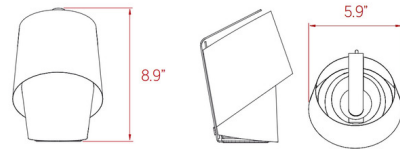

Description

The Tiny Table Lamp brings an unassuming look with a classic silhouette to your interior space. A single strip of wood veneer is wrapped twice around the the metal frame, casting warm shadows of light across your room. On/Off switch is located on the cord.

Shown in black / ivory white

Specifications

COLOR	Ivory White
BODY FINISH	Black
WATTAGE	5W
DIMMER	N/A
DIMENSIONS	5.9"W x 8.9"H
BULB NOT INCLUDED	1 x G16.5/Candelabra (E12)/5W/120V LED
COUNTRY OF ORIGIN	Spain

Technical Information

PRODUCT DIMENSIONS	Cord: 57"
--------------------	-----------

CLICK TO VIEW PRODUCT

Notes: