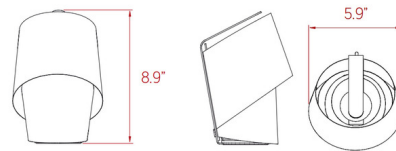

Description

The Tiny Dimmable Table Lamp brings an unassuming look with a classic silhouette to your interior space. A single strip of wood veneer is wrapped twice around the the metal frame, casting warm shadows of light across your room. Dimmer switch is located on the cord. Note: Must use a dimmable bulb for this fixture.

Shown in black / natural cherry

Specifications

COLOR	Natural Cherry
BODY FINISH	Black
WATTAGE	5W
DIMMER	Included
DIMENSIONS	5.9\"W x 8.9\"H
BULB NOT INCLUDED	1 x G16.5/Candelabra (E12)/5W/120V LED
COUNTRY OF ORIGIN	Spain

Technical Information

PRODUCT DIMENSIONS	Cord: 57"
--------------------	-----------

CLICK TO VIEW PRODUCT

Notes: