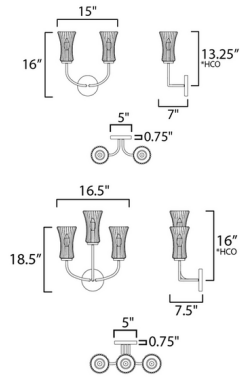

Shown in natural aged brass / clear ribbed

Specifications

COLOR	Clear Ribbed
BODY FINISH	Natural Aged Brass
WATTAGE	120W
DIMMER	Standard 120V
DIMENSIONS	15"W x 16"H x 7"D
BULB NOT INCLUDED	2 x B10/Candelabra (E12)/60W/120V Incandescent
OTHER BULB OPTIONS	2 x B10/Candelabra (E12)/120V LED

CLICK TO VIEW PRODUCT

Notes: