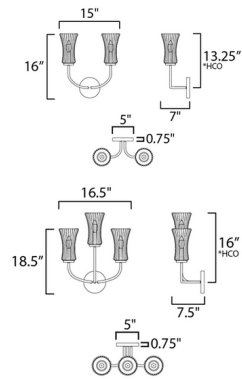

Shown in natural aged brass / clear ribbed

Specifications

COLOR . . . . . Clear Ribbed
BODY FINISH . . . . . Natural Aged Brass
WATTAGE 120W
DIMMER . . . . . Standard 120V
DIMENSIONS . . . . . 15"W x 16"H x 7"D
BULB NOT INCLUDED . . . . . 2 x B10/Candelabra (E12)/60W/120V Incandescent
OTHER BULB OPTIONS . . . . . 2 x B10/Candelabra (E12)/120V LED

CLICK TO VIEW PRODUCT

Notes: