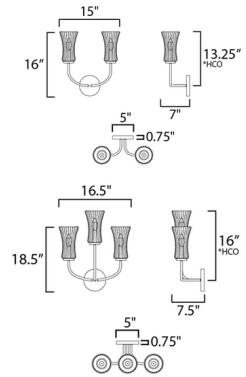

Shown in natural aged brass / clear ribbed

Specifications

COLOR	Clear Ribbed
BODY FINISH	Natural Aged Brass
WATTAGE	180W
DIMMER	Standard 120V
DIMENSIONS	16.5"W x 18.5"H x 7.5"D
BULB NOT INCLUDED	3 x B10/Candelabra (E12)/60W/120V Incandescent
OTHER BULB OPTIONS	3 x B10/Candelabra (E12)/120V LED

CLICK TO VIEW PRODUCT

Notes: