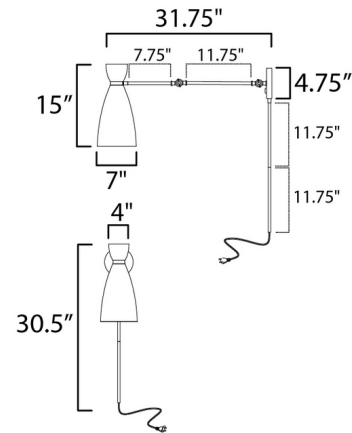

Lightology

lightology.com
866-954-4489
05-17-26

Project: _____
Company: _____
Location: _____ Fixture Type: _____
SPEC #: **MAX1300415**
Approved On: _____ Approved By: _____

Carillon Swing Arm Plug In Wall Sconce By Maxim Lighting

Description

A full bodied silhouette of bell forms are presented in the Carillon Swing Arm Plug In Wall Sconce with two toned mixed with satin brass bandings.

Shown in satin brass / black

Specifications

COLOR	Black
BODY FINISH	Satin Brass
WATTAGE	60W
DIMMER	Standard 120V
DIMENSIONS	7"W x 15"H x 31.75"D
BULB NOT INCLUDED	1 x A19/Medium (E26)/60W/120V Incandescent
OTHER BULB OPTIONS	1 x A19/Medium (E26)/120V LED