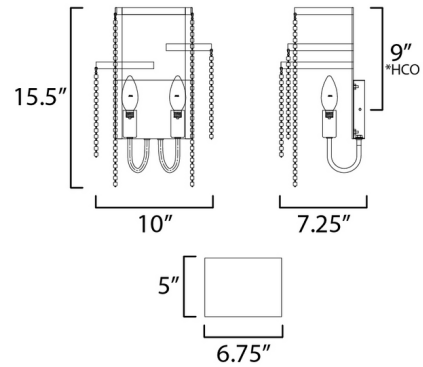

Description

Cascading strands of square Weathered Wood beads are suspended on an offset spiraling frame finished in hand-applied Golden Silver leaf in the Fontaine Wall Light. The craftsmanship of the design is complimented by the soft glow of light within adding ambience to any space.

Shown in golden silver / weathered wood

*Height from center of outlet to the top of the fixture

Specifications

COLOR Weathered Wood
BODY FINISH Golden Silver
WATTAGE 120W
DIMMER Standard 120V
DIMENSIONS 10"W x 15.5"H x 7.25"D
BULB NOT INCLUDED 2 x B10/Candelabra (E12)/60W/120V Incandescent
OTHER BULB OPTIONS 2 x B10/Candelabra (E12)/120V LED