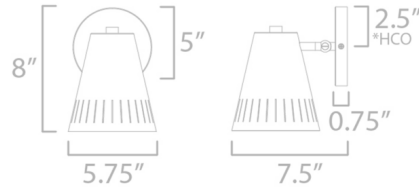

*Height from center of outlet to the top of the fixture

Specifications

COLOR	N/A
BODY FINISH	Natural Aged Brass
WATTAGE	60W
DIMMER	Standard 120V
DIMENSIONS	5.75"W x 8"H x 7.5"D
BULB NOT INCLUDED	1 x A19/Medium (E26)/60W/120V Incandescent
OTHER BULB OPTIONS	1 x A19/Medium (E26)/120V LED