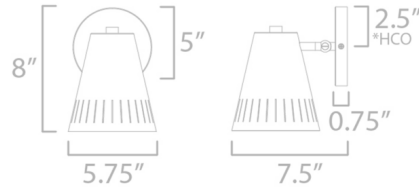

Shown in natural aged brass

\*Height from center of outlet to the top of the fixture

### Specifications

COLOR	N/A
BODY FINISH	Natural Aged Brass
WATTAGE	60W
DIMMER	Standard 120V
DIMENSIONS	5.75"W x 8"H x 7.5"D
BULB NOT INCLUDED	1 x A19/Medium (E26)/60W/120V Incandescent
OTHER BULB OPTIONS	1 x A19/Medium (E26)/120V LED