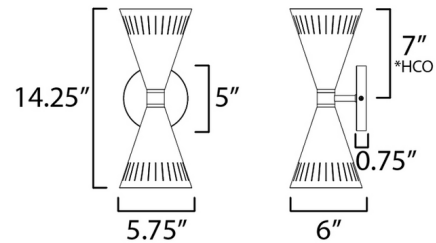

Description

A retro re-imagining of perforated brass shades, the Helsinki Wall Sconce is inspired by Scandinavian Mid-Century Modern design. The conical forms feature cut outs along the edge of the shade allowing light to illuminate downward in a spectacular lighting effect. The sconce lighting is directional providing ample light where needed.

Shown in natural aged brass

*Height from center of outlet to the top of the fixture

Specifications

COLOR	N/A
BODY FINISH	Natural Aged Brass
WATTAGE	120W
DIMMER	Standard 120V
DIMENSIONS	5.75"W x 14.25"H x 6"D
BULB NOT INCLUDED	2 x A19/Medium (E26)/60W/120V Incandescent
OTHER BULB OPTIONS	2 x A19/Medium (E26)/120V LED