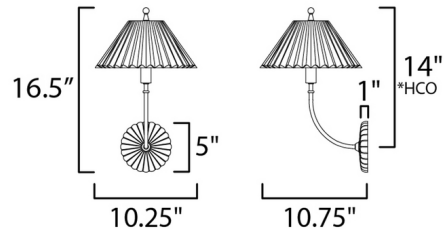

Description

Touches of biophilic details and charming Satin White glass shade modeled on a pleated glass shade creates the elegant and approachable Kismet Wall Light. Finished in a rich hand-applied gold leaf, the elongated frame of the wall light takes on unique proportions.

Shown in gold leaf / satin white

*height from center of outlet to the top of the fixture

Specifications

COLOR	Satin White
BODY FINISH	Gold Leaf
WATTAGE	60W
DIMMER	Standard 120V
DIMENSIONS	10.25"W x 16.5"H x 10.75"D
BULB NOT INCLUDED	1 x B10/Candelabra (E12)/60W/120V Incandescent
OTHER BULB OPTIONS	1 x B10/Candelabra (E12)/120V LED