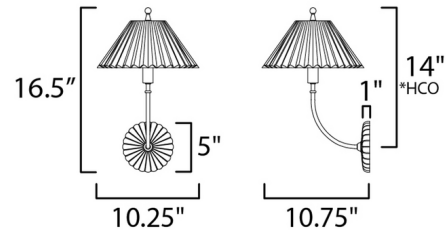

Description

Touches of biophilic details and charming Satin White glass shade modeled on a pleated glass shade creates the elegant and approachable Kismet Wall Light. Finished in a rich hand-applied gold leaf, the elongated frame of the wall light takes on unique proportions.

Shown in gold leaf / satin white

*height from center of outlet to the top of the fixture

Specifications

COLOR	Satin White
BODY FINISH	Gold Leaf
WATTAGE	60W
DIMMER	Standard 120V
DIMENSIONS	10.25"W x 16.5"H x 10.75"D
BULB NOT INCLUDED	1 x B10/Candelabra (E12)/60W/120V Incandescent
OTHER BULB OPTIONS	1 x B10/Candelabra (E12)/120V LED