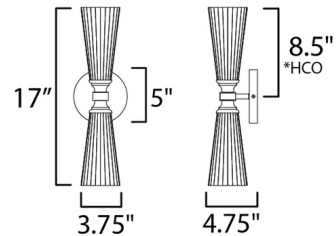

Description

Fluted Satin White glass flares outward from an intricate and thin arm is the Krevat Wall Light. The contrasting Natural Aged Brass and Matte Black finish adds character to the simple and stately fixture that easily transitions from modern and more traditional spaces.

Shown in natural aged brass / satin white

*height from center of outlet to the top of the fixture

Specifications

COLOR Satin White
BODY FINISH Natural Aged Brass
WATTAGE 120W
DIMMER Standard 120V
DIMENSIONS 5"W x 17"H x 4.75"D
BULB NOT INCLUDED 2 x B10/Candelabra (E12)/60W/120V Incandescent
OTHER BULB OPTIONS 2 x B10/Candelabra (E12)/120V LED