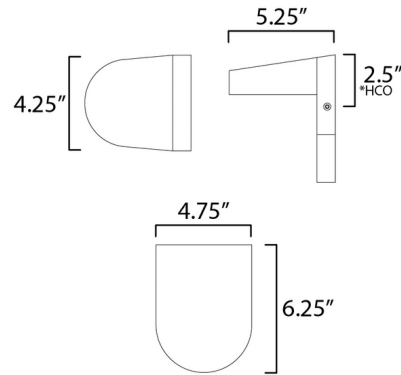

Description

Simple in design, the Ledge Outdoor Wall Light is designed with an extension at the top to cast light directly downward where needed. The LED light source is concealed within the top of the frame making this a great choice for Dark Sky applications.

Specifications

COLOR	N/A
BODY FINISH	Architectural Bronze
WATTAGE	15W
DIMMER	Low Voltage Electronic
DIMENSIONS	4.25"W x 6.25"H x 5.25"D
INTEGRATED LED MODULE	1 x LED/15W/120-277V LED

Technical Information

PRODUCT DIMENSIONS	Backplate: 4.75"W x 6.25"H
LAMP LIFE	25000 hours
COLOR RENDERING	90 CRI
LAMP COLOR	3000K
LUMENS/WATT	66.67
LUMINOUS FLUX	1000 lumens

Shown in architectural bronze

*Height from center of outlet to the top of the fixture