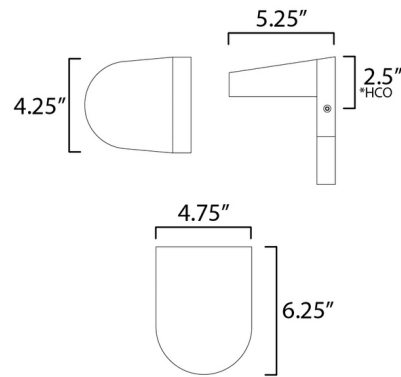

Description

Simple in design, the Ledge Outdoor Wall Light is designed with an extension at the top to cast light directly downward where needed. The LED light source is concealed within the top of the frame making this a great choice for Dark Sky applications. This photocell option is for convenient automated light control. Dimmable via Triac or electronic low voltage (ELV) dimming.

Specifications

COLOR	N/A
BODY FINISH	Black
WATTAGE	15W
DIMMER	Low Voltage Electronic
DIMENSIONS	4.25"W x 6.25"H x 5.25"D
INTEGRATED LED MODULE	1 x LED/15W/120-277V LED

Technical Information

PRODUCT DIMENSIONS	Backplate: 4.75"W x 6.25"H
LAMP LIFE	25000 hours
COLOR RENDERING	90 CRI
LAMP COLOR	3000K
LUMENS/WATT	66.67
LUMINOUS FLUX	1000 lumens

Shown in black

*Height from center of outlet to the top of the fixture

CLICK TO VIEW PRODUCT

Notes: