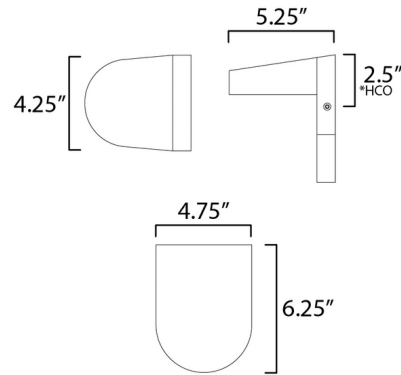

Specifications

COLOR	N/A
BODY FINISH	Black
WATTAGE	15W
DIMMER	Low Voltage Electronic
DIMENSIONS	4.25"W x 6.25"H x 5.25"D
INTEGRATED LED MODULE	1 x LED/15W/120-277V LED

Technical Information

PRODUCT DIMENSIONS	Backplate: 4.75"W x 6.25"H
LAMP LIFE	25000 hours
COLOR RENDERING	90 CRI
LAMP COLOR	3000K
LUMENS/WATT	66.67
LUMINOUS FLUX	1000 lumens

Shown in black

*Height from center of outlet to the top of the fixture

CLICK TO VIEW PRODUCT

Notes: