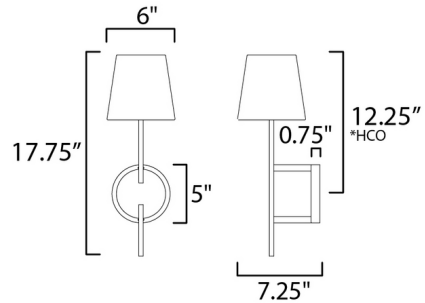

Shown in charcoal / off white

*height from center of outlet to the top of the fixture

Specifications

| | |
|--------------------|--|
| COLOR | Off White |
| BODY FINISH | Charcoal |
| WATTAGE | 60W |
| DIMMER | Standard 120V |
| DIMENSIONS | 6"W x 17.75"H x 7.25"D |
| BULB NOT INCLUDED | 1 x B10/Candelabra (E12)/60W/120V Incandescent |
| OTHER BULB OPTIONS | 1 x B10/Candelabra (E12)/120V LED |