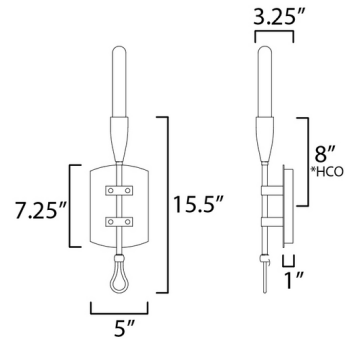

Description

Simple and rustic, an elongated metal rod is finished off with a forged iron hook and loop detail. The fixture is finished in a textured Anthracite finish that adds to the forged iron craftsmanship. Can be installed up or down.

Specifications

COLOR	N/A
BODY FINISH	Anthracite
WATTAGE	9W
DIMMER	Standard 120V
DIMENSIONS	5"W x 15.5"H x 3.25"D
BULB NOT INCLUDED	1 x T10/Medium (E26)/9W/120V LED

Shown in anthracite

*Height from center of outlet to the top of the fixture