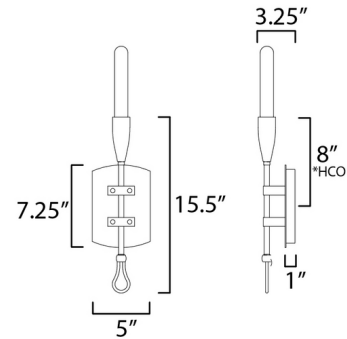

Description

Simple and rustic, an elongated metal rod is finished off with a forged iron hook and loop detail. The fixture is finished in a textured Anthracite finish that adds to the forged iron craftsmanship. Can be installed up or down.

Shown in anthracite

*Height from center of outlet to the top of the fixture

Specifications

COLOR	N/A
BODY FINISH	Anthracite
WATTAGE	9W
DIMMER	Standard 120V
DIMENSIONS	5"W x 15.5"H x 3.25"D
BULB NOT INCLUDED	1 x T10/Medium (E26)/9W/120V LED