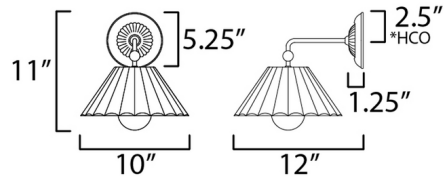

Description

The refreshing Primrose Wall Light features the nostalgic detailing of a scalloped metal shade with gold leaf interior. The hand applied gold-leaf interior reflects the light source within the shade casting a warmer glow downwards.

Shown in gold / black

Specifications

COLOR Black
BODY FINISH Gold
WATTAGE 60W
DIMMER Standard 120V
DIMENSIONS 10"W x 11"H x 12"D
BULB NOT INCLUDED 1 x G25/Medium (E26)/60W/120V Incandescent
OTHER BULB OPTIONS 1 x G25/Medium (E26)/120V LED