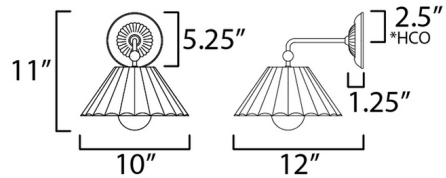

Description

The refreshing Primrose Wall Light features the nostalgic detailing of a scalloped metal shade with gold leaf interior. The hand applied gold-leaf interior reflects the light source within the shade casting a warmer glow downwards.

Shown in gold / black

Specifications

COLOR	Black
BODY FINISH	Gold
WATTAGE	60W
DIMMER	Standard 120V
DIMENSIONS	10"W x 11"H x 12"D
BULB NOT INCLUDED	1 x G25/Medium (E26)/60W/120V Incandescent
OTHER BULB OPTIONS	1 x G25/Medium (E26)/120V LED