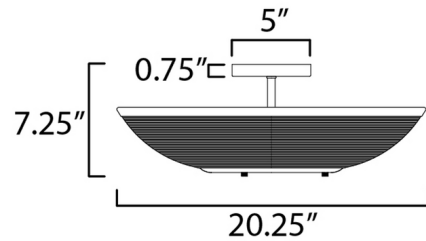

Shown in natural aged brass / black rattan

Specifications

COLOR	Black Rattan
BODY FINISH	Natural Aged Brass
WATTAGE	180W
DIMMER	Standard 120V
DIMENSIONS	20.25"W x 7.25"H x 7.25"D
BULB NOT INCLUDED	3 x B10/Candelabra (E12)/60W/120V Incandescent
OTHER BULB OPTIONS	3 x B10/Candelabra (E12)/120V LED