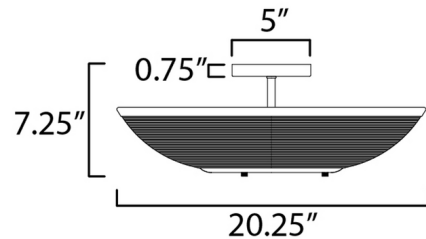

Shown in natural aged brass / black rattan

Specifications

COLOR	Black Rattan
BODY FINISH	Natural Aged Brass
WATTAGE	180W
DIMMER	Standard 120V
DIMENSIONS	20.25"W x 7.25"H x 7.25"D
BULB NOT INCLUDED	3 x B10/Candelabra (E12)/60W/120V Incandescent
OTHER BULB OPTIONS	3 x B10/Candelabra (E12)/120V LED