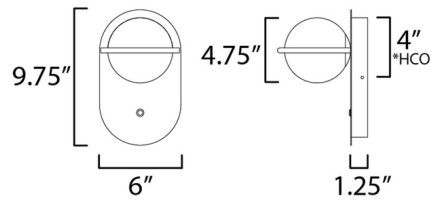

### Specifications

COLOR . . . . . Satin White  
BODY FINISH . . . . . Black  
WATTAGE . . . . . 4W  
DIMMER . . . . . Low Voltage Electronic  
DIMENSIONS . . . . . 6"W x 9.75"H x 6.5"D  
BULB INCLUDED . . . . . 1 x JCD/G9/4W/120V LED

\*Height from center of outlet to the top of the fixture

CLICK TO VIEW PRODUCT

Notes: