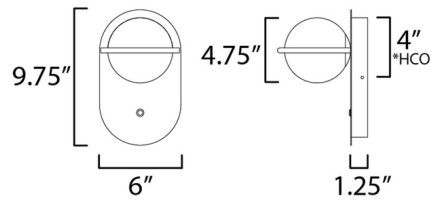

Specifications

COLOR Satin White
BODY FINISH Black
WATTAGE 4W
DIMMER Low Voltage Electronic
DIMENSIONS 6"W x 9.75"H x 6.5"D
BULB INCLUDED 1 x JCD/G9/4W/120V LED

Technical Information

LAMP LIFE 25000 hours
COLOR RENDERING 90 CRI
LAMP COLOR 3000K
LUMENS/WATT 100.00
LUMINOUS FLUX 400 lumens

Shown in black / satin white

*Height from center of outlet to the top of the fixture

CLICK TO VIEW PRODUCT

Notes: