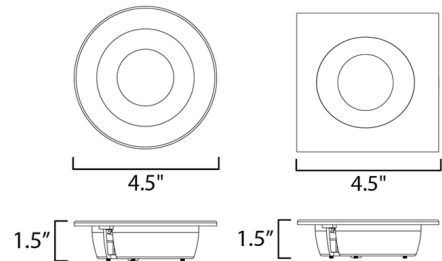

CLICK TO VIEW PRODUCT

Notes: