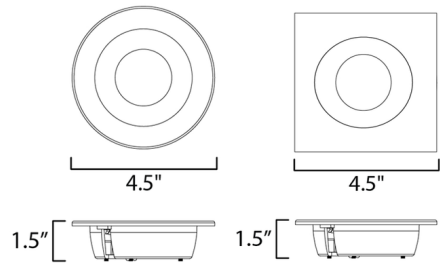

Description

High performance and high in style, the Crisp 3000K LED Ceiling Light is designed as a surface mount that installs into a variety of 4-0 junction boxes while boasting a recessed appearance. The fixture almost impossibly slopes into the junction box with snap in trims. Not only good-looking, the ceiling light also delivers over 1000 lumens providing ample lighting. With its concave design, the light source is concealed from the finished ceiling surface reducing glare.

Shown in white

Specifications

COLOR	N/A
BODY FINISH	White
WATTAGE	12W
DIMMER	Low Voltage Electronic
DIMENSIONS	4.5"W x 1.5"H
INTEGRATED LED MODULE	1 x LED/12W/120V LED

Technical Information

LAMP LIFE	50000 hours
COLOR RENDERING	90 CRI
LAMP COLOR	3000K
LUMENS/WATT	79.17
LUMINOUS FLUX	950 lumens