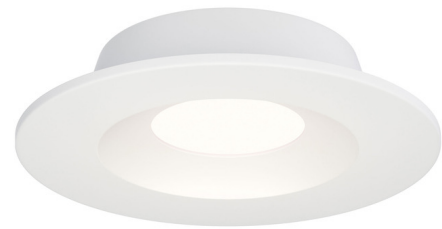

Lightology

lightology.com
866-954-4489
06-21-26

Project: _____
Company: _____
Location: _____ Fixture Type: _____
SPEC #: **MAX1300437**
Approved On: _____ Approved By: _____

Crisp 3000K LED Ceiling Light By Maxim Lighting

Description

High performance and high in style, the Crisp 3000K LED Ceiling Light is designed as a surface mount that installs into a variety of 4-0 junction boxes while boasting a recessed appearance. The fixture almost impossibly slopes into the junction box with snap in trims. Not only good-looking, the ceiling light also delivers over 1000 lumens providing ample lighting. With its concave design, the light source is concealed from the finished ceiling surface reducing glare. Note: Not all options are available.

Specifications

COLOR	N/A
BODY FINISH	White
WATTAGE	12W
DIMMER	Low Voltage Electronic
DIMENSIONS	4.5"W x 1.5"H
INTEGRATED LED MODULE	1 x LED/12W/120V LED
COUNTRY OF ORIGIN	China

Technical Information

LAMP LIFE	50000 hours
COLOR RENDERING	90 CRI
LAMP COLOR	3000K
LUMENS/WATT	83.33
LUMINOUS FLUX	1000 lumens

Shown in white

CLICK TO VIEW PRODUCT

Notes: