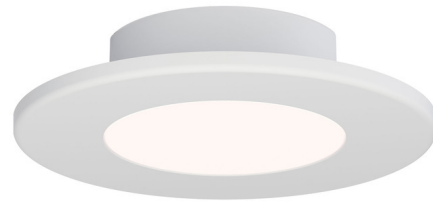

Description

Designed to install the Snug 3000K Ceiling Light into a 4-0 junction box, this surface mounted fixture boasts the lowest profile possible similar to recessed lighting. The twist locking trim easily removes for installation with a frame that can be mudded-in for an even more streamlined design. The Snug is ideal for residential or commercial spaces looking for a more attractive option. Dimmable via Triac or electronic low voltage (ELV) dimming.

Specifications

COLOR White
BODY FINISH White
WATTAGE 11W
DIMMER Low Voltage Electronic
DIMENSIONS 4.75"W x 1"H
INTEGRATED LED MODULE 1 x LED/11W/120V LED

Technical Information

LAMP LIFE 50000 hours
COLOR RENDERING 90 CRI
LAMP COLOR 3000K
LUMENS/WATT 68.18
LUMINOUS FLUX 750 lumens

Shown in white / white

4.75"

1"

CLICK TO VIEW PRODUCT

Notes: