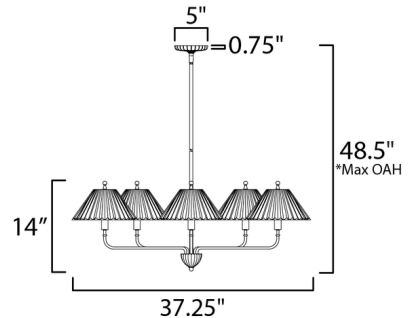

Description

Touches of biophilic details and charming Satin White glass shades modeled on pleated glass shades create the elegant and approachable Kismet Chandelier. Finished in a rich hand-applied gold leaf, the elongated frame of the chandelier takes on unique proportions.

Shown in gold leaf / satin white

*max overall height

Specifications

COLOR	Satin White
BODY FINISH	Gold Leaf
WATTAGE	300W
DIMMER	Standard 120V
DIMENSIONS	37.25"W x 14"H
BULB NOT INCLUDED	5 x B10/Candelabra (E12)/60W/120V Incandescent
OTHER BULB OPTIONS	5 x B10/Candelabra (E12)/120V LED

Technical Information

PRODUCT DIMENSIONS Downrods Included: 1+6", 3+12"

CLICK TO VIEW PRODUCT

Notes: