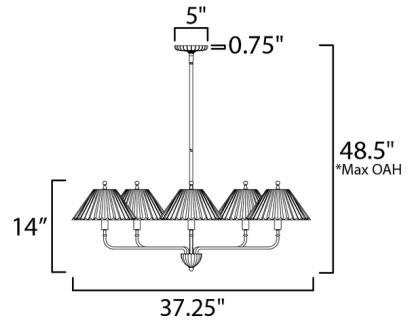

Description

Touches of biophilic details and charming Satin White glass shades modeled on pleated glass shades create the elegant and approachable Kismet Chandelier. Finished in a rich hand-applied gold leaf, the elongated frame of the chandelier takes on unique proportions.

Shown in gold leaf / satin white

*max overall height

Specifications

COLOR	Satin White
BODY FINISH	Gold Leaf
WATTAGE	300W
DIMMER	Standard 120V
DIMENSIONS	37.25"W x 14"H
BULB NOT INCLUDED	5 x B10/Candelabra (E12)/60W/120V Incandescent
OTHER BULB OPTIONS	5 x B10/Candelabra (E12)/120V LED

Technical Information

PRODUCT DIMENSIONS Downrods Included: 1+6", 3+12"

CLICK TO VIEW PRODUCT

Notes: