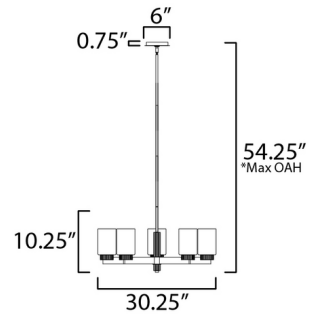

### Specifications

COLOR . . . . . Satin White  
BODY FINISH . . . . . Black / Antique Brass  
WATTAGE . . . . . 300W  
DIMMER . . . . . Standard 120V  
DIMENSIONS . . . . . 30.25"W x 10.25"H  
BULB NOT INCLUDED . . . . . 5 x A19/Medium (E26)/60W/120V Incandescent  
OTHER BULB OPTIONS . . . . . 5 x A19/Medium (E26)/120V LED

### Technical Information

PRODUCT DIMENSIONS . . . . . Downrods Included: 1+6", 3+12"

Notes:

Shown in black / antique brass / satin white

\*max overall height

CLICK TO VIEW PRODUCT