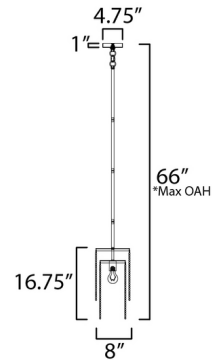

Shown in golden silver / weathered wood

*max overall height

Specifications

COLOR	Weathered Wood
BODY FINISH	Golden Silver
WATTAGE	60W
DIMMER	Standard 120V
DIMENSIONS	8"W x 16.75"H
BULB NOT INCLUDED	1 x A19/Medium (E26)/60W/120V Incandescent
OTHER BULB OPTIONS	1 x A19/Medium (E26)/120V LED