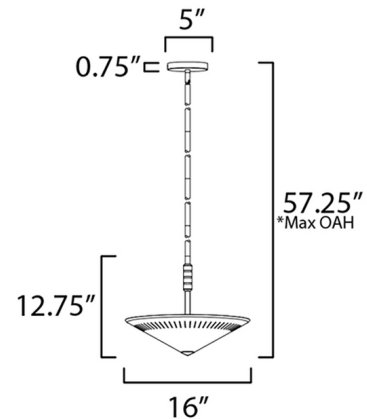

Specifications

COLOR	N/A
BODY FINISH	Natural Aged Brass
WATTAGE	120W
DIMMER	Standard 120V
DIMENSIONS	16"W x 12.75"H
BULB NOT INCLUDED	2 x A19/Medium (E26)/60W/120V Incandescent
OTHER BULB OPTIONS	2 x A19/Medium (E26)/120V LED

Technical Information

PRODUCT DIMENSIONS	Downrods Included: 1+6", 3+12"
LAMP LIFE	50000 hours

Shown in natural aged brass

CLICK TO VIEW PRODUCT

Notes: