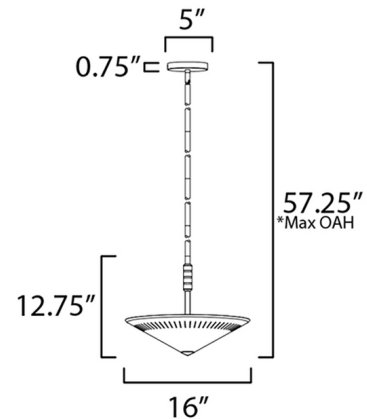

### Specifications

COLOR	N/A
BODY FINISH	Natural Aged Brass
WATTAGE	120W
DIMMER	Standard 120V
DIMENSIONS	16"W x 12.75"H
BULB NOT INCLUDED	2 x A19/Medium (E26)/60W/120V Incandescent
OTHER BULB OPTIONS	2 x A19/Medium (E26)/120V LED

### Technical Information

PRODUCT DIMENSIONS	Downrods Included: 1+6", 3+12"
LAMP LIFE	50000 hours

Shown in natural aged brass

CLICK TO VIEW PRODUCT

Notes: