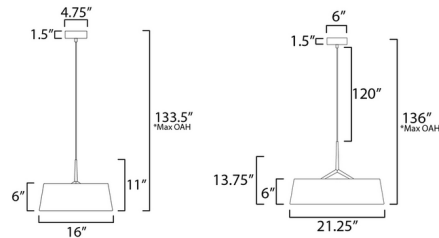

CLICK TO VIEW PRODUCT