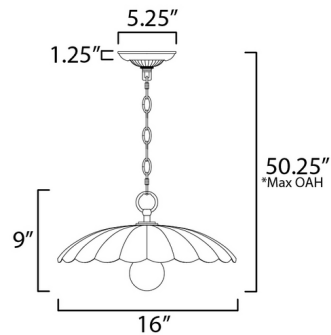

Description

The refreshing Primrose Pendant features the nostalgic detailing of a scalloped metal shade with gold leaf interior. The hand applied gold-leaf interior reflects the light source within the shade casting a warmer glow downwards.

Specifications

COLOR	White
BODY FINISH	Gold
WATTAGE	60W
DIMMER	Standard 120V
DIMENSIONS	16"W x 9"H
BULB NOT INCLUDED	1 x G25/Medium (E26)/60W/120V Incandescent
OTHER BULB OPTIONS	1 x Edison Globe/Medium (E26)/120V Incandescent 1 x Edison Globe/Medium (E26)/120V LED 1 x G25/Medium (E26)/120V LED

Shown in gold / white

*max overall height

CLICK TO VIEW PRODUCT

Notes: