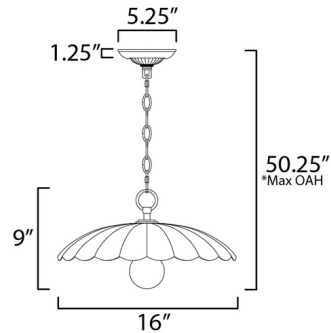

Description

The refreshing Primrose Pendant features the nostalgic detailing of a scalloped metal shade with gold leaf interior. The hand applied gold-leaf interior reflects the light source within the shade casting a warmer glow downwards.

Specifications

COLOR	White
BODY FINISH	Gold
WATTAGE	60W
DIMMER	Standard 120V
DIMENSIONS	16"W x 9"H
BULB NOT INCLUDED	1 x G25/Medium (E26)/60W/120V Incandescent
OTHER BULB OPTIONS	1 x Edison Globe/Medium (E26)/120V Incandescent 1 x Edison Globe/Medium (E26)/120V LED 1 x G25/Medium (E26)/120V LED

Shown in gold / white

*max overall height

CLICK TO VIEW PRODUCT

Notes: