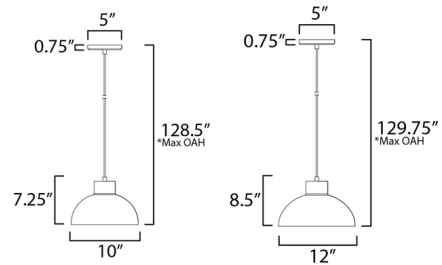

Shown in black / black / copper

Specifications

COLOR	N/A
BODY FINISH	Black / Black / Copper
WATTAGE	9W
DIMMER	Standard 120V
DIMENSIONS	10"W x 7.25"H
BULB NOT INCLUDED	1 x A19/Medium (E26)/9W/120V LED

CLICK TO VIEW PRODUCT