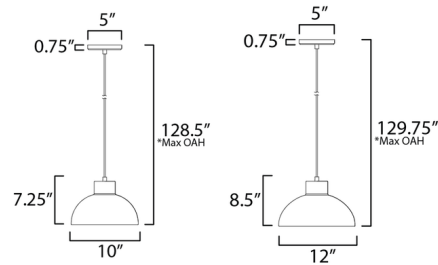

Shown in black / sage green / white

Specifications

COLOR	N/A
BODY FINISH	Black / Sage Green / White
WATTAGE	9W
DIMMER	Standard 120V
DIMENSIONS	10"W x 7.25"H
BULB NOT INCLUDED	1 x A19/Medium (E26)/9W/120V LED