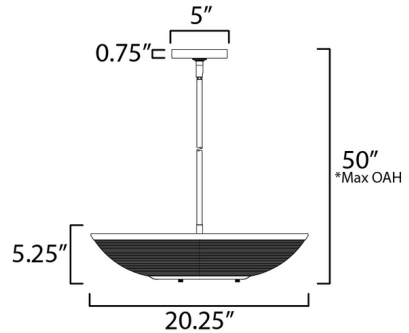

### Specifications

COLOR . . . . . Black Rattan  
BODY FINISH . . . . . Natural Aged Brass  
WATTAGE . . . . . 180W  
DIMMER . . . . . Standard 120V  
DIMENSIONS . . . . . 20.25"W x 5.25"H  
BULB NOT INCLUDED . . . . . 3 x B10/Candelabra (E12)/60W/120V Incandescent  
OTHER BULB OPTIONS . . . . . 3 x B10/Candelabra (E12)/120V LED