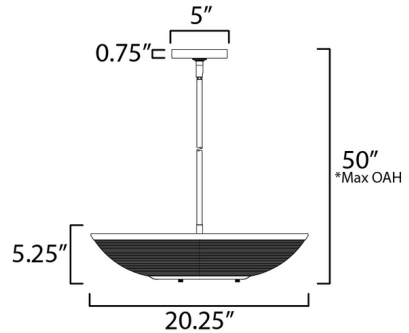

Shown in natural aged brass / black rattan