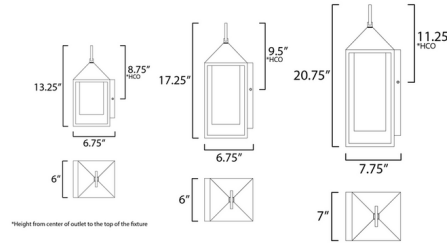

Description

A refreshing take on classic outdoor lantern, the Aldous Outdoor Wall Light features a pyramid capped top with a Satin White glass hurricane housed within. No additional panels of glass are used to frame the lantern, providing an attractive, low maintenance look for outdoors.

Shown in black / satin white

Specifications

COLOR Satin White
 BODY FINISH Black
 WATTAGE 60W
 DIMMER Standard 120V
 DIMENSIONS 6"W x 13.25"H x 6.75"D
 BULB NOT INCLUDED 1 x A19/Medium (E26)/60W/120V Incandescent
 OTHER BULB OPTIONS 1 x A19/Medium (E26)/120V LED