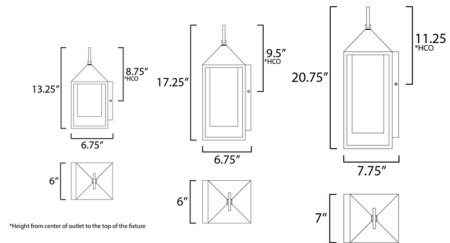

Description

A refreshing take on classic outdoor lantern, the Aldous Outdoor Wall Light features a pyramid capped top with a Satin White glass hurricane housed within. No additional panels of glass are used to frame the lantern, providing an attractive, low maintenance look for outdoors.

Shown in black / satin white

Specifications

COLOR Satin White
BODY FINISH Black
WATTAGE 60W
DIMMER Standard 120V
DIMENSIONS 6"W x 13.25"H x 6.75"D
BULB NOT INCLUDED 1 x A19/Medium (E26)/60W/120V Incandescent
OTHER BULB OPTIONS 1 x A19/Medium (E26)/120V LED