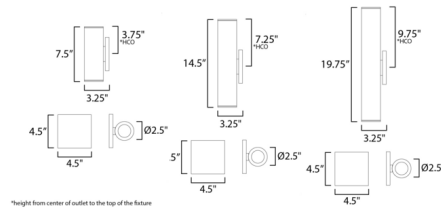

CLICK TO VIEW PRODUCT

Notes: