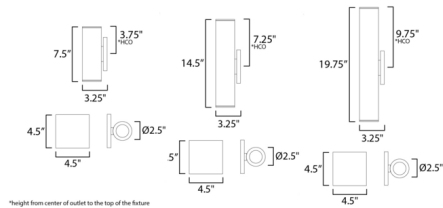

CLICK TO VIEW PRODUCT

Notes: