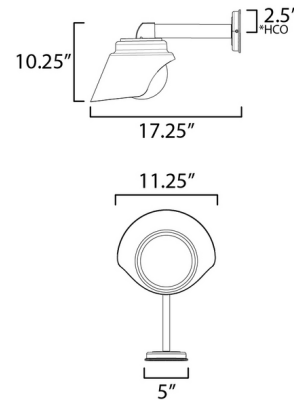

Description

A white glass globe casts light that is hooded by a curved Black polycarbonate shade in the Habit Outdoor Wall Light. The rectangular arm extends directly out, while the hooded shade cuts off light that would otherwise shine outward.

Shown in black / satin white

*Height from center of outlet to the top of the fixture

Specifications

COLOR Satin White
BODY FINISH Black
WATTAGE 60W
DIMMER Standard 120V
DIMENSIONS 11.25"W x 10.25"H x 17.25"D
BULB NOT INCLUDED 1 x A19/Medium (E26)/60W/120V Incandescent
OTHER BULB OPTIONS 1 x A19/Medium (E26)/120V LED