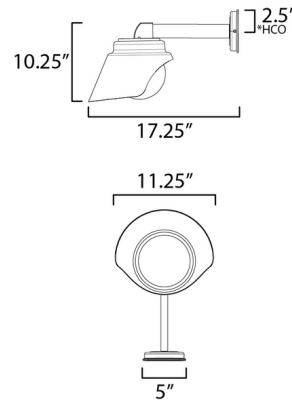

Description

A white glass globe casts light that is hooded by a curved Black polycarbonate shade in the Habit Outdoor Wall Light. The rectangular arm extends directly out, while the hooded shade cuts off light that would otherwise shine outward.

Shown in black / satin white

*Height from center of outlet to the top of the fixture

Specifications

COLOR Satin White
BODY FINISH Black
WATTAGE 60W
DIMMER Standard 120V
DIMENSIONS 11.25"W x 10.25"H x 17.25"D
BULB NOT INCLUDED 1 x A19/Medium (E26)/60W/120V Incandescent
OTHER BULB OPTIONS 1 x A19/Medium (E26)/120V LED