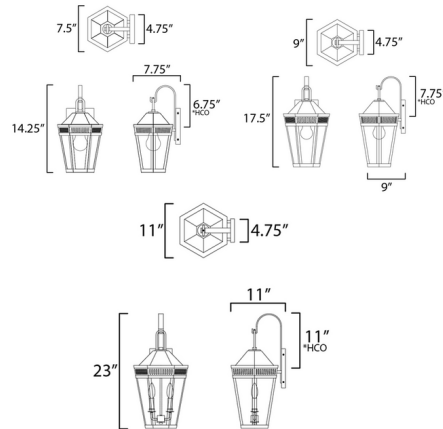

Description

A stately lantern with perforated filigree along the hood casts a beautiful lighting effect in the Oxford Outdoor Wall Sconce. Finished in Matte Black, the post light is surrounded by glass.

Shown in black / clear

Specifications

COLOR	Clear
BODY FINISH	Black
WATTAGE	60W
DIMMER	Standard 120V
DIMENSIONS	7.5"W x 14.25"H x 7.75"D
BULB NOT INCLUDED	1 x Edison ST-Shape/Medium (E26)/60W/120V Incandescent
OTHER BULB OPTIONS	1 x A19/Medium (E26)/120V Incandescent 1 x A19/Medium (E26)/120V LED 1 x Edison ST-Shape/Medium (E26)/120V LED