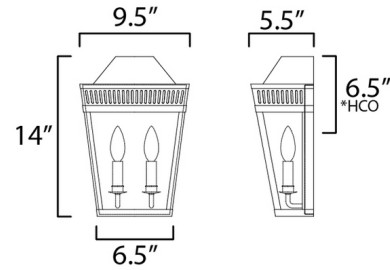

Shown in black / clear

Height from center of outlet to the top of the fixture

### Specifications

COLOR	Clear
BODY FINISH	Black
WATTAGE	80W
DIMMER	Standard 120V
DIMENSIONS	9.5"W x 14"H x 5.5"D
BULB NOT INCLUDED	2 x B10/Candelabra (E12)/40W/120V Incandescent
OTHER BULB OPTIONS	2 x B10/Candelabra (E12)/120V LED