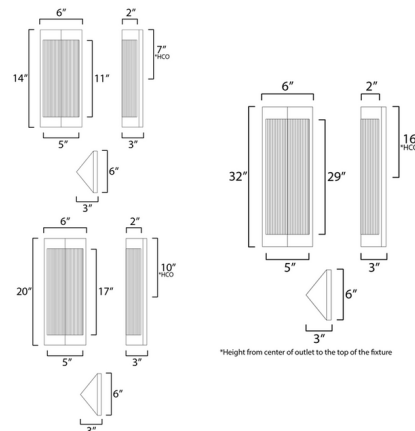

Description

A transitional design suitable for both modern and more traditional applications, the Triform Outdoor Wall Light features Clear Ribbed glass that refracts the light source within triangular frames. A Black frame with warm Antique Brass light clusters within. With a depth of less than 4 inches, this ADA compliant sconce may also be used in commercial applications.

Shown in black / brass / clear ribbed

Specifications

COLOR	Clear Ribbed
BODY FINISH	Black / Brass
WATTAGE	60W
DIMMER	Standard 120V
DIMENSIONS	6"W x 14"H x 3"D
BULB NOT INCLUDED	1 x T10/Medium (E26)/60W/120V Incandescent
OTHER BULB OPTIONS	1 x Edison Tube/Medium (E26)/120V Incandescent 1 x Edison Tube/Medium (E26)/120V LED 1 x T10/Medium (E26)/120V LED