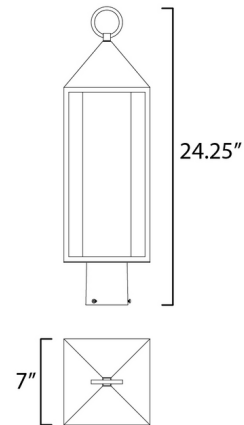

Lightology

lightology.com
866-954-4489
06-30-26

Project: _____
Company: _____
Location: _____ Fixture Type: _____
SPEC #: **MAX1300496**
Approved On: _____ Approved By: _____

Aldous Outdoor Pier/ Post Mount By Maxim Lighting

Description

A refreshing take on classic outdoor lanterns, the Aldous Outdoor Pier/ Post Mount features a pyramid capped top with a Satin White glass hurricane housed within. No additional panels of glass are used to frame the lantern, providing an attractive, low maintenance look for outdoors. Compatible with two types of base; order either a pier mount fitter or post depending on the application. Note: Post sold separately.

Shown in black / satin white

Specifications

COLOR Satin White
BODY FINISH Black
WATTAGE 60W
DIMMER Standard 120V
DIMENSIONS 7"W x 24.25"H
BULB NOT INCLUDED 1 x A19/Medium (E26)/60W/120V Incandescent
OTHER BULB OPTIONS A19/Medium (E26)/120V LED