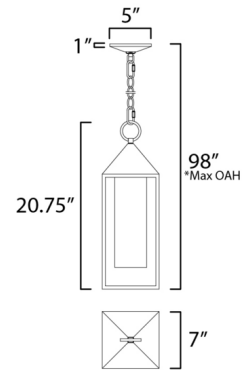

Shown in black / satin white

\*max overall height

### Specifications

COLOR	Satin White
BODY FINISH	Black
WATTAGE	60W
DIMMER	Standard 120V
DIMENSIONS	7"W x 20.75"H
BULB NOT INCLUDED	1 x A19/Medium (E26)/60W/120V Incandescent
OTHER BULB OPTIONS	1 x A19/Medium (E26)/120V LED