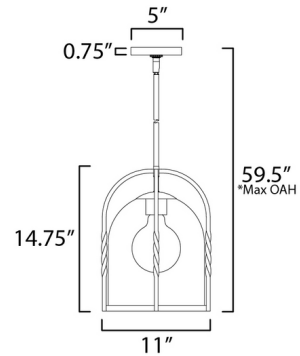

Shown in black / clear

\*max overall height

### Specifications

COLOR	Clear
BODY FINISH	Black
WATTAGE	60W
DIMMER	Standard 120V
DIMENSIONS	11"W x 14.75"H
BULB NOT INCLUDED	1 x G25/Medium (E26)/60W/120V Incandescent
OTHER BULB OPTIONS	1 x G25/Medium (E26)/120V LED

### Technical Information

PRODUCT DIMENSIONS . . . . . Downrods Included: 3+12", 1+6"

CLICK TO VIEW PRODUCT

Notes: