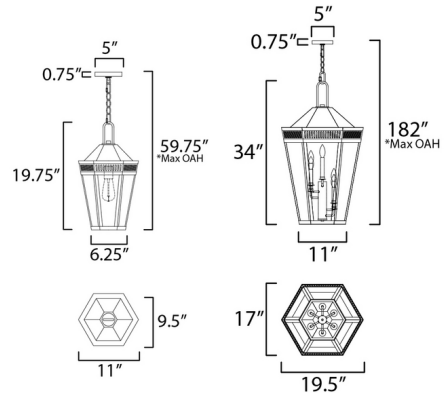

Description

A stately lantern with perforated filigree along the hood casts a beautiful lighting effect in the Oxford Outdoor Pendant. Finished in Matte Black, the wall light is surrounded by glass.

Shown in black / clear

Specifications

COLOR	Clear
BODY FINISH	Black
WATTAGE	60W
DIMMER	Standard 120V
DIMENSIONS	9.5"W x 19.75"H
BULB NOT INCLUDED	1 x Edison ST-Shape/Medium (E26)/60W/120V Incandescent
OTHER BULB OPTIONS	1 x Edison ST-Shape/Medium (E26)/120V Incandescent 1 x A19/Medium (E26)/120V Incandescent 1 x A19/Medium (E26)/120V LED