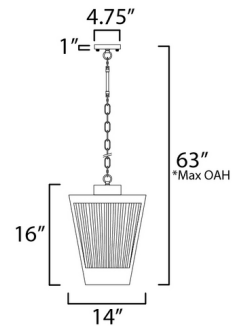

Shown in black / brass / clear ribbed

\*max overall height

### Specifications

COLOR	Clear Ribbed
BODY FINISH	Black / Brass
WATTAGE	180W
DIMMER	Standard 120V
DIMENSIONS	14"W x 16"H
BULB NOT INCLUDED	3 x A19/Medium (E26)/60W/120V Incandescent
OTHER BULB OPTIONS	3 x A19/Medium (E26)/120V LED