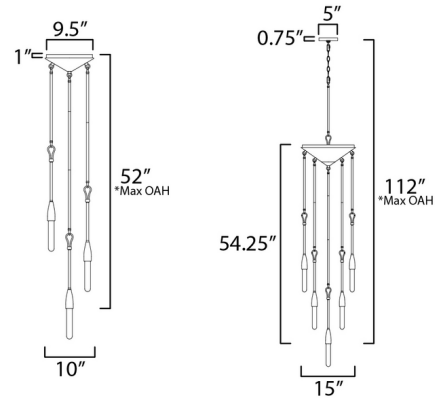

Description

Simple and rustic, elongated metal rods are tiered with forged iron hook and loop details in the Pioneer Multi Light Pendant. The fixture is finished in a textured Anthracite finish that adds to the forged iron craftsmanship.

Shown in anthracite

Specifications

COLOR	N/A
BODY FINISH	Anthracite
WATTAGE	63W
DIMMER	Standard 120V
DIMENSIONS	10"W x 52"H
BULB NOT INCLUDED	7 x T10/Medium (E26)/9W/120V LED

CLICK TO VIEW PRODUCT

Notes: