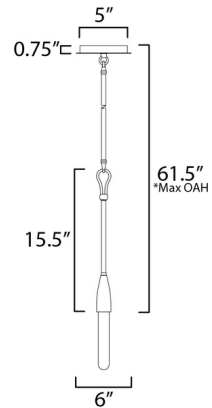

Description

Simple and rustic, an elongated metal rod is finished off with a forged iron hook and loop detail in the Pioneer Pendant. The fixture is finished in a textured Anthracite finish that adds to the forged iron craftsmanship.

Shown in anthracite

*max overall height

Specifications

COLOR	N/A
BODY FINISH	Anthracite
WATTAGE	9W
DIMMER	Standard 120V
DIMENSIONS	6"W x 15.5"H
BULB NOT INCLUDED	1 x T10/Medium (E26)/9W/120V LED

CLICK TO VIEW PRODUCT