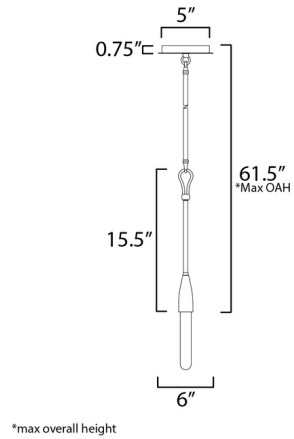

### Description

Simple and rustic, an elongated metal rod is finished off with a forged iron hook and loop detail in the Pioneer Pendant. The fixture is finished in a textured Anthracite finish that adds to the forged iron craftsmanship.

### Specifications

COLOR	N/A
BODY FINISH	Anthracite
WATTAGE	9W
DIMMER	Standard 120V
DIMENSIONS	6"W x 15.5"H
BULB NOT INCLUDED	1 x T10/Medium (E26)/9W/120V LED

Shown in anthracite

CLICK TO VIEW PRODUCT

Notes: